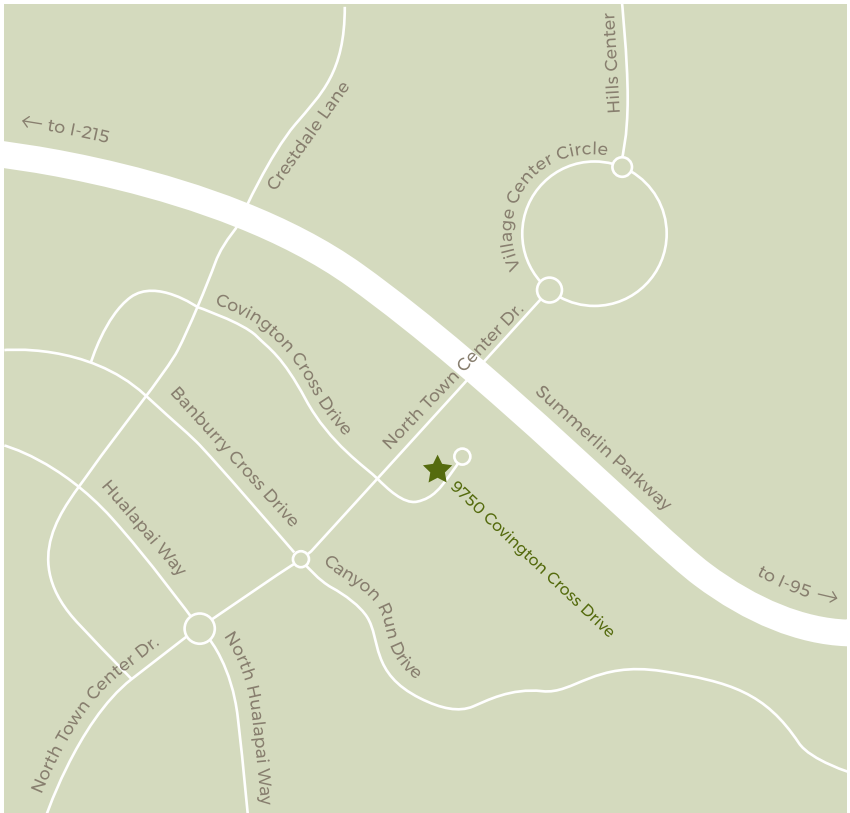

ENDODONTICS OF LAS VEGAS

Darin K Kajioka DDS MSD
Chase Crowley DDS MS

9750 Covington Cross Drive
Suite 150
Las Vegas, NV 89144

P: 702-878-8584
F: 702-877-9210

www.endodonticsoflasvegas.com

Directions to Endodontics of Las Vegas

Our office is located in Summerlin. From Summerlin Parkway take the Town Center Drive exit and travel south to Covington Cross Drive. Turn east on Covington Cross Drive. We are located at the end of the street on the left next to Ruby Tuesday Restaurant.